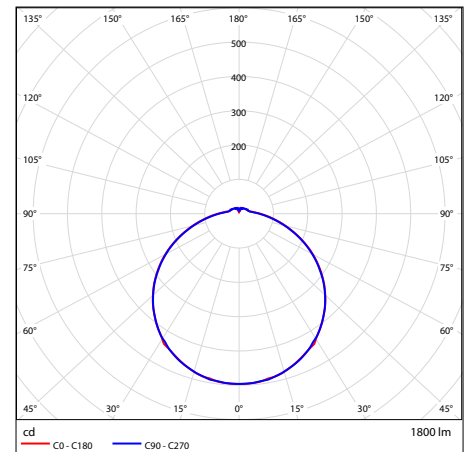

Dimensions (mm)

Wattage	D	H
12W	Ø245	65
18W	Ø315	65
24W	Ø365	65

Regulatory and standards

Regulatory mark: CE

Regulations: 2014/35/EU, 2014/30/EU, 2011/65/EU, (framework 2009/125/EC) EU/1194/2012 amended by EU 2015/1428, (framework 2010/30/EC) 874/2012 and 518/2014*, 2012/19/EU*

24W 4000K

Pattern cover

12W 4000K

18W 4000K

24W 4000K

Photometry is based on LM79

Order logic

Internal Code	Gen.	Brand	cover type	System W	CRI	CCT	Controller	Motion Sensor	IP	Shipment / other
LED Ceiling	G1 - Generation 1	TU - Tungsram	SC - standard cover	12W	8 - 80	30 - 3000K	S - Static	N - No Sensor	IP20	DS - Direct Shipment
			PC - pattern cover	18W		40 - 4000K				
			24W	65 - 6500K						