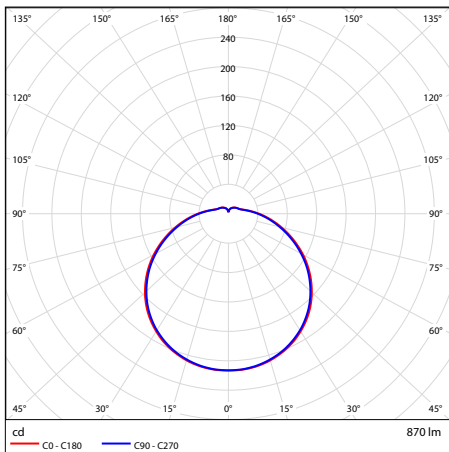

Pattern cover

12W 4000K