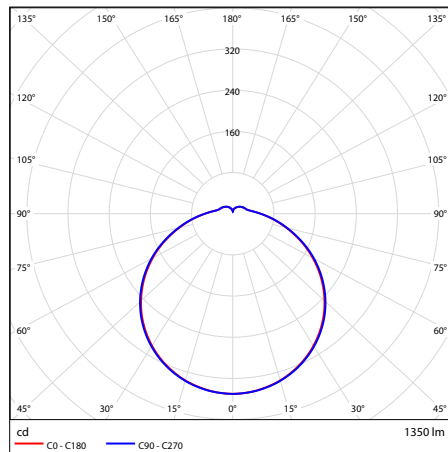

Photometric data

Standard white cover

Pattern cover

18W 4000K

Photometry is based on LM79

Order logic

Internal Code	Gen.	Brand	cover type	System W	CRI	CCT	Controller	Motion Sensor	IP	Shipment / other
LED Ceiling	G1 - Generation 1	TU - Tungsram	SC - standard cover	12W	8 - 80	30 - 3000K	S - Static	N - No Sensor	IP20	DS - Direct Shipment
			PC - pattern cover	18W		40 - 4000K				
			24W	65 - 6500K						

Example: LED Ceiling G1 TU SC 12W 830 SN IP20

LED Ceiling light with standard cover, system 12W 80CRI, 3000K CCT, No sensor, Static control, IP20 rating